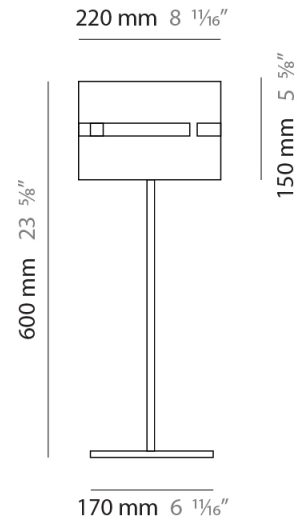

LUZ OCULTA METAL PORTABLE

D54025-

base number _____
Finish
Options

1. To build a product code in our configurator select the specify button on the base model # product page
2. To build a manual product code on this datasheet choose from the options listed below in blue font and add the suffix to the base model #

GENERAL

Series: Luz Oculta _____
Subseries: Luz Oculta Metal _____
Brand: Fambuena _____
Division: Design _____
Mounting Type: Portable _____
Mounting Location: Table _____
Subcategory: Table _____

PHYSICAL

Shape: Cylinder _____
Diameter (mm): 220 _____
Diameter (in): 8 ¹¹/₁₆ _____
Height (mm): 600 _____
Height (in): 23 ⁵/₈ _____
Light Distribution: Direct / Indirect _____
Fixture Finish: [BRA](#) / [BRZ](#) / [ABR](#) _____
Fixture Material: Metal _____
Upon Request: Bolt Down _____

ELECTRICAL

Number of Lamps: 1 _____
Lamp Type: LED Retrofit _____
Lamp Shape: B10 _____
Bulb Included: Bulb Not Included _____
Max. Wattage Per Lamp (W): 4 _____
Lamp Base: E12 _____
Input Voltage (V): 120 _____

LED

OPTICAL

RATINGS AND CERTIFICATIONS

Certified By: Certified for North American Standards _____
IP rating: IP20 _____