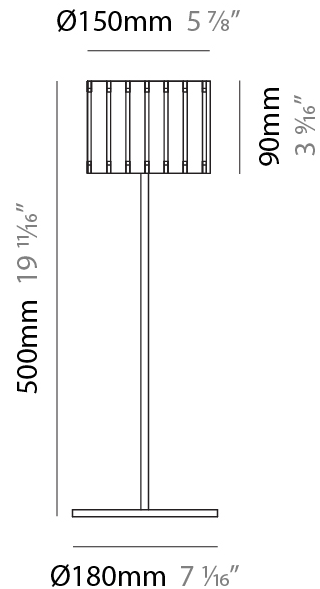

PROJECT
TYPE
SPECIFIER
QUANTITY
DATE

LUZ OCULTA WOOD PORTABLE

D54040- -
base number   Finish Options   Finish Options

1. To build a product code in our configurator select the specify button on the base model # product page
2. To build a manual product code on this datasheet choose from the options listed below in blue font and add the suffix to the base model #

GENERAL

Series: Luz Oculta
Subseries: Luz Oculta Wood
Brand: Fambuena
Division: Design
Mounting Type: Portable
Mounting Location: Table
Subcategory: Table

PHYSICAL

Shape: Cylinder
Diameter (mm): 150
Diameter (in): 5 ⁷/₈
Height (mm): 500
Height (in): 19 ¹¹/₁₆
Light Distribution: Direct / Indirect
Fixture Finish: [DOW / NAT](#)
Holder Finish: BRA / BRZ
Fixture Material: Metal / Wood
Upon Request: Bolt Down

ELECTRICAL

Number of Lamps: 1
Lamp Type: LED Retrofit
Lamp Shape: T4
Bulb Included: Bulb Not Included
Max. Wattage Per Lamp (W): 3
Lamp Base: G9
Input Voltage (V): 120

LED

OPTICAL

RATINGS AND CERTIFICATIONS

Certified By: Certified for North American Standards
IP rating: IP20