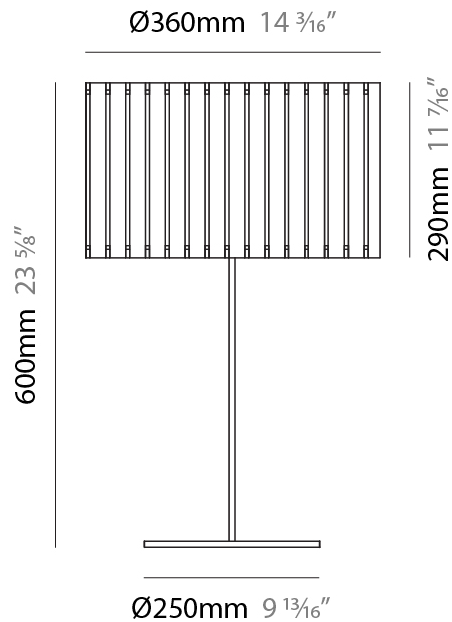

LUZ OCULTA WOOD PORTABLE

D54036- _____

base number   Finish Options   Finish Options

1. To build a product code in our configurator select the specify button on the base model # product page
2. To build a manual product code on this datasheet choose from the options listed below in blue font and add the suffix to the base model #

GENERAL

Series: Luz Oculta
Subseries: Luz Oculta Wood
Brand: Fambuena
Division: Design
Mounting Type: Portable
Mounting Location: Table
Subcategory: Table

PHYSICAL

Shape: Cylinder
Diameter (mm): 360
Diameter (in): 14 ³/₁₆
Height (mm): 600
Height (in): 23 ⁵/₈
Light Distribution: Direct / Indirect
Fixture Finish: [DOW](#) / [NAT](#)
Holder Finish: BRA / BRZ
Fixture Material: Metal / Wood
Upon Request: Bolt Down

ELECTRICAL

Number of Lamps: 1
Lamp Type: LED Retrofit
Lamp Shape: A19
Bulb Included: Bulb Not Included
Max. Wattage Per Lamp (W): 7
Lamp Base: E26
Input Voltage (V): 120
Upon Request: 277Vac / GU24

LED

OPTICAL

RATINGS AND CERTIFICATIONS

Certified By: CSA Certified to UL and CSA Standards
IP rating: IP20